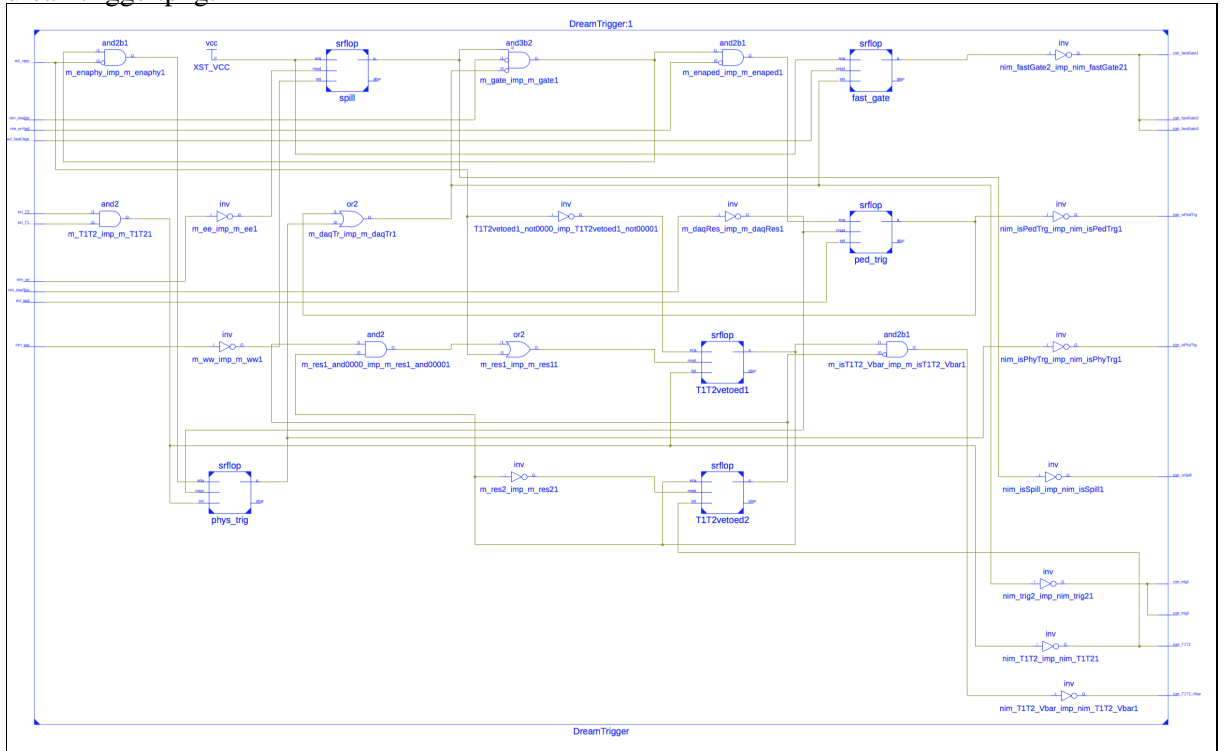

TriggerBox < DREAM < TWiki

Software to edit code: ise (on pcdreamus)

-- MicheleCascella - 2014-11-27 Trigger schematics

!!! THIS IS OUT OF DATE (from testbeam 2014)

- dreamtrigger.png:

This topic: DREAM > TriggerBox