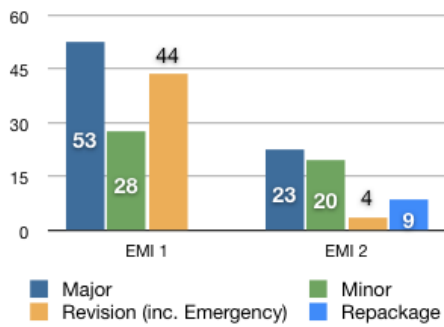

### Number of component releases

Q7 [▶](#) Q7 [▼](#)

### KSA1.6 - Number of releases

Q8 [▶](#) Q8 [▼](#)

EMI component releases in Q8

P2 ▾ P2 ▾

Number of component releases (May 2011-Apr 2012)

-- FloridaEstrella - 30-Dec-2011

---

This topic: EMI > EmiKpiKSA16