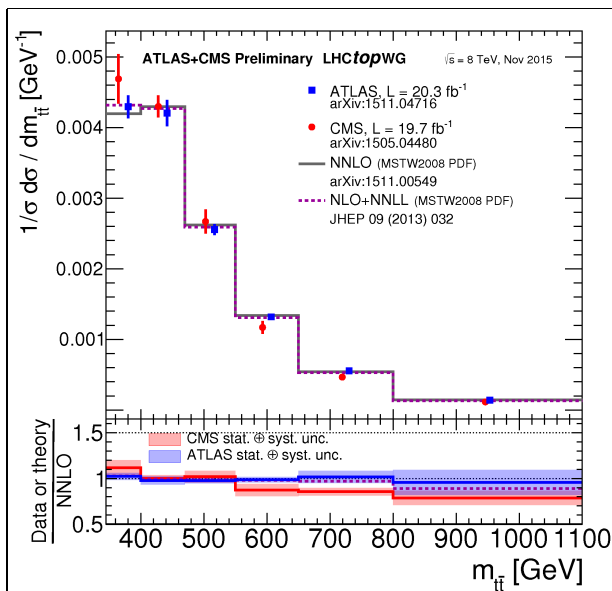

Table of Contents

History of LHCTopWG Summary Plots:.....	1
Top Pair Differential Distribution of Top Pair Mass at 8 TeV Summary.....	2

History of LHCTopWG Summary Plots:

Top Pair Differential Distribution of Top Pair Mass at 8 TeV Summary