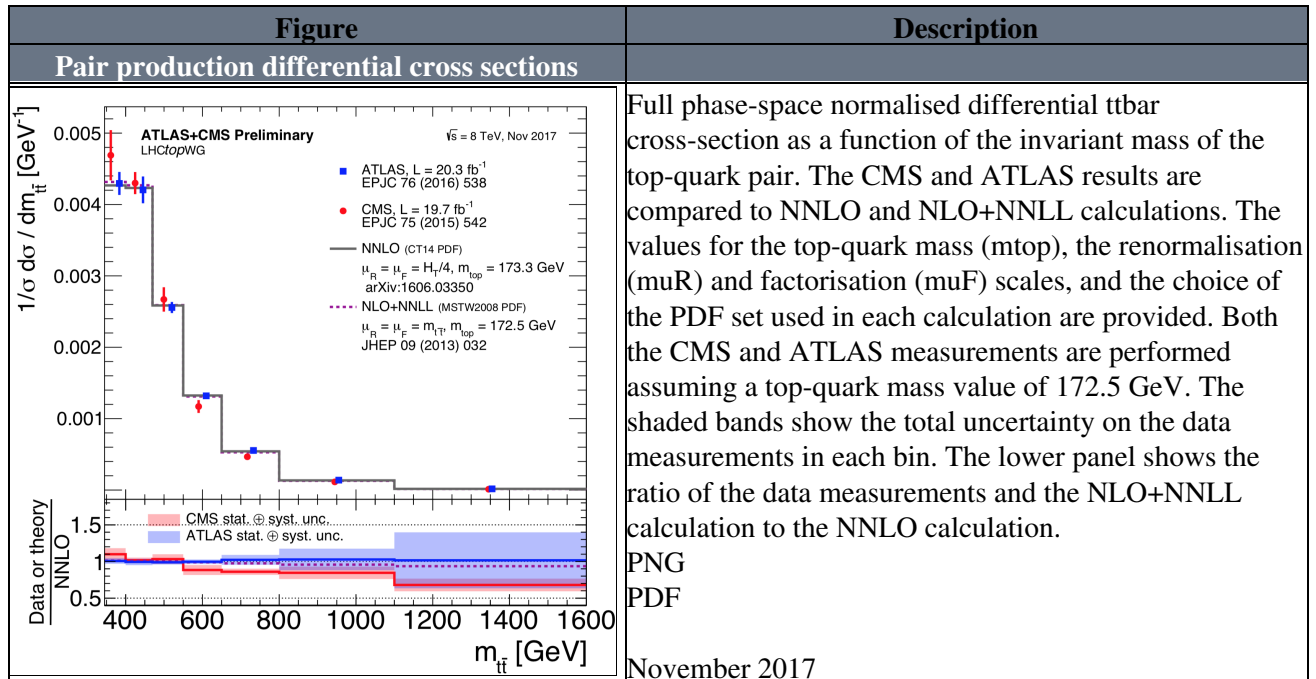

Table of Contents

History of LHCTopWG Summary Plots:.....	1
Top Pair Differential Distribution of Top Pair Mass at 8 TeV Summary.....	2

History of LHCTopWG Summary Plots:

Top Pair Differential Distribution of Top Pair Mass at 8 TeV Summary