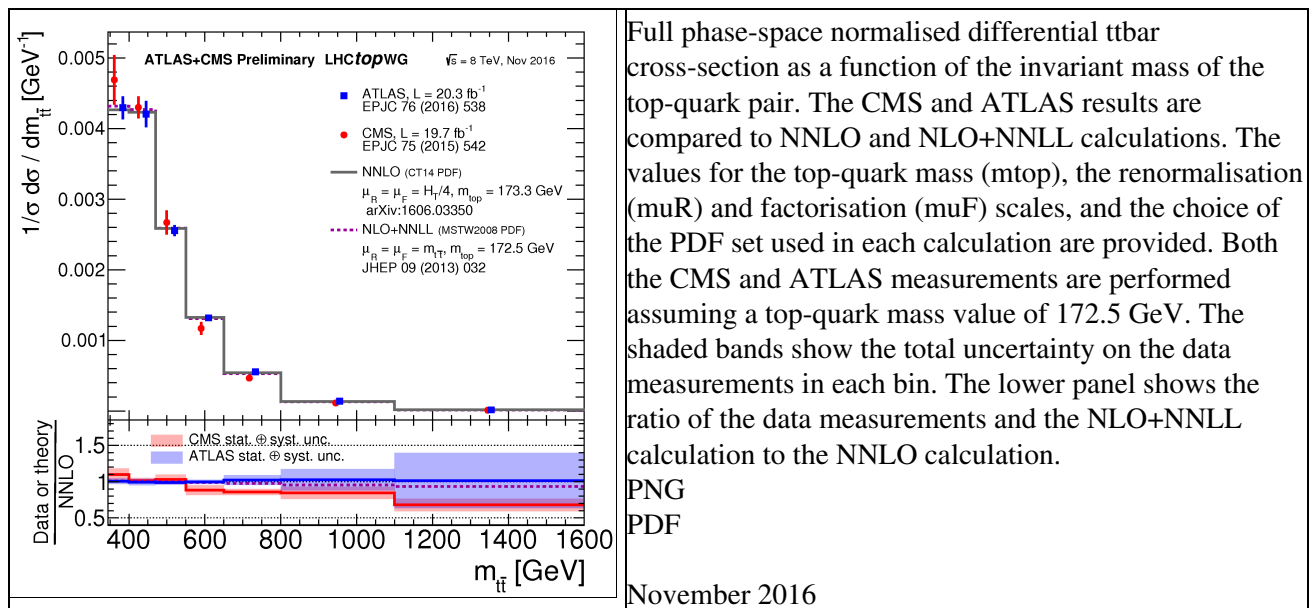

Table of Contents

History of LHCTopWG Summary Plots:.....	1
Top Pair Differential Distribution of Top Pair Mass at 8 TeV Summary.....	2

History of LHCTopWG Summary Plots:

Top Pair Differential Distribution of Top Pair Mass at 8 TeV Summary