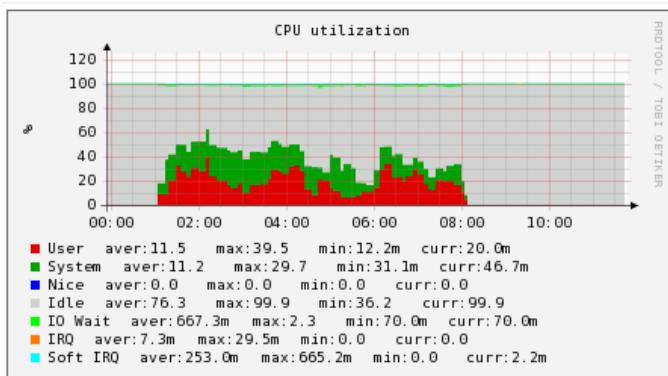

Load on buildlhc0[1-6]

-- ThomasHartmann - 25-Jan-2012

- 24h load on buildlhc01 aka lxbuild161:

- 24h load on buildlhc02 aka lxbuild162:

- 24h load on buildlhc03 aka lxbuild163:

- 24h load on buildlhc04 aka lxbuild135:

- 24h load on buildlhcb05 aka volhcb27:

- 24h load on buildlhcb06 aka lxbuild156:

- 12h load on buildlhcb01 aka volhcb27:

- 12h load on buildlhcb01 aka lxbuild156:

This topic: LHCb > LHCbNightliesLoad
 Topic revision: r2 - 2013-09-27 - MarcoClemencic