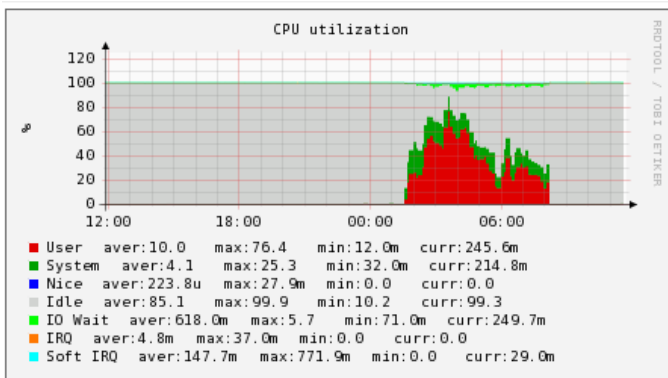

Load on buildlhc0[1-6]

-- ThomasHartmann - 25-Jan-2012

- 24h load on buildlhc01 aka lxbuild161:

- 24h load on buildlhc02 aka lxbuild162:

- 24h load on buildlhc03 aka lxbuild163:

- 24h load on buildlhc04 aka lxbuild135:

- 24h load on buildlhcb05 aka volhcb27:

- 24h load on buildlhcb06 aka lxbuild156:

- 12h load on buildlhcb01 aka volhcb27:

- 12h load on buildlhcb01 aka lxbuild156:

This topic: LHCb > LHCbNightliesLoad
 Topic revision: r2 - 2013-09-27 - MarcoClemencic