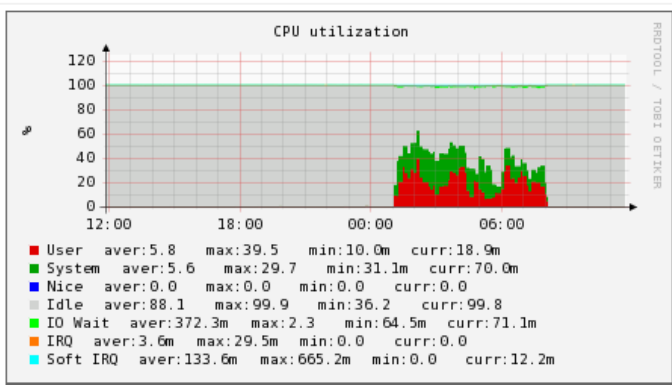

Load on buildlhc0[1-6]

-- ThomasHartmann - 25-Jan-2012

- 24h load on buildlhc01 aka lxbuild161:

- 24h load on buildlhc02 aka lxbuild162:

- 24h load on buildlhc03 aka lxbuild163:

- 24h load on buildlhc04 aka lxbuild135:

- 24h load on buildlhcb05 aka volhcb27:

- 24h load on buildlhcb06 aka lxbuild156:

- 12h load on buildlhcb01 aka volhcb27:

- 12h load on buildlhcb01 aka lxbuild156:

This topic: LHCb > LHCbNightliesLoad
 Topic revision: r2 - 2013-09-27 - MarcoClemencic