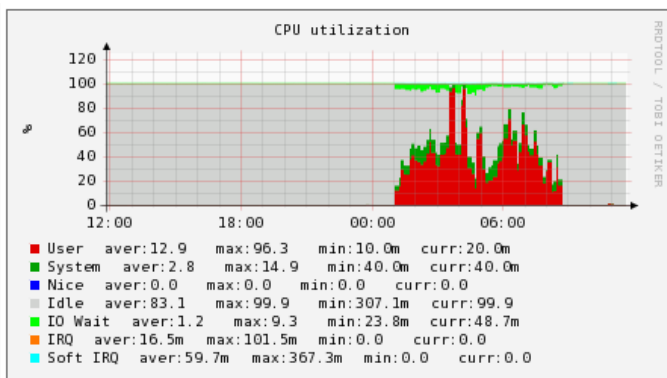

Load on buildlhc0[1-6]

-- ThomasHartmann - 25-Jan-2012

- 24h load on buildlhc01 aka lxbuild161:

- 24h load on buildlhc02 aka lxbuild162:

- 24h load on buildlhc03 aka lxbuild163:

- 24h load on buildlhc04 aka lxbuild135:

- 24h load on buildlhcb05 aka volhcb27:

- 24h load on buildlhcb06 aka lxbuild156:

- 12h load on buildlhcb01 aka volhcb27:

- 12h load on buildlhcb01 aka lxbuild156:

This topic: LHCb > LHCbNightliesLoad
 Topic revision: r2 - 2013-09-27 - MarcoClemencic