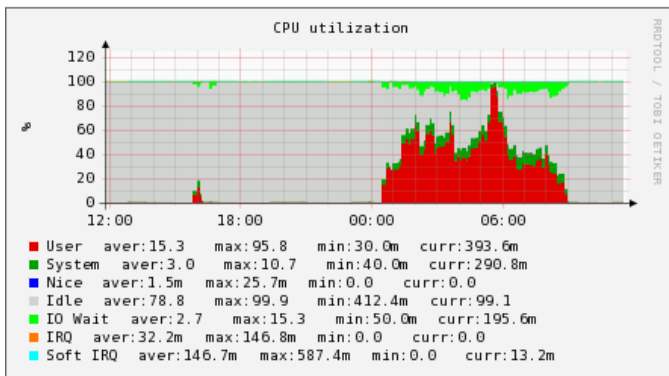

Load on buildlhc0[1-6]

-- ThomasHartmann - 25-Jan-2012

- 24h load on buildlhc01 aka lxbuild161:

- 24h load on buildlhc02 aka lxbuild162:

- 24h load on buildlhc03 aka lxbuild163:

- 24h load on buildlhc04 aka lxbuild135:

- 24h load on buildlhcb05 aka volhcb27:

- 24h load on buildlhcb06 aka lxbuild156:

- 12h load on buildlhcb01 aka volhcb27:

- 12h load on buildlhcb01 aka lxbuild156:

This topic: LHCb > LHCbNightliesLoad
 Topic revision: r2 - 2013-09-27 - MarcoClemencic