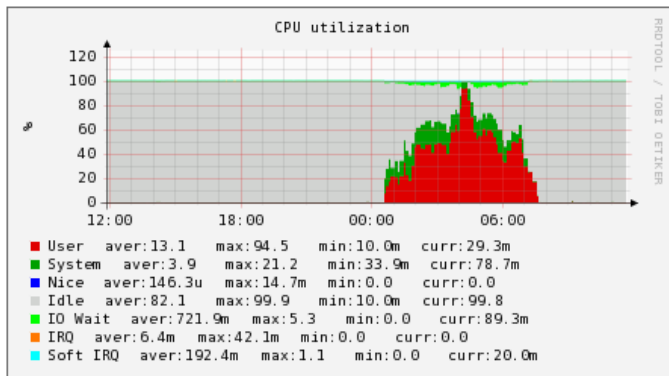

Load on buildlhc0[1-6]

-- ThomasHartmann - 25-Jan-2012

- 24h load on buildlhc01 aka lxbuild161:

- 24h load on buildlhc02 aka lxbuild162:

- 24h load on buildlhc03 aka lxbuild163:

- 24h load on buildlhc04 aka lxbuild135:

- 24h load on buildlhcb05 aka volhcb27:

- 24h load on buildlhcb06 aka lxbuild156:

- 12h load on buildlhcb01 aka volhcb27:

- 12h load on buildlhcb01 aka lxbuild156:

This topic: LHCb > LHCbNightliesLoad
 Topic revision: r2 - 2013-09-27 - MarcoClemencic