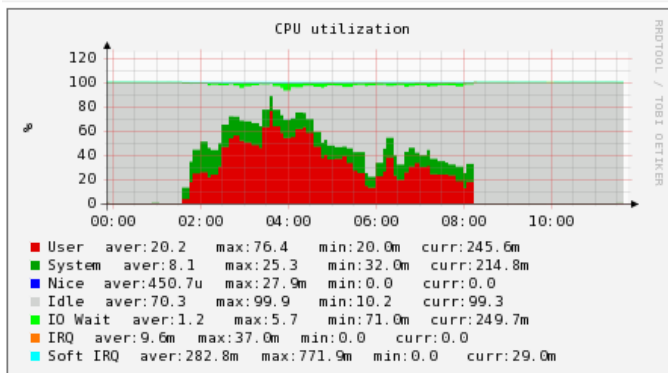

- 24h load on buildlhcb05 aka volhcb27:

- 24h load on buildlhcb06 aka lxbuild156:

- 12h load on buildlhcb01 aka volhcb27:

- 12h load on buildlhcb01 aka lxbuild156:

This topic: LHCb > LHCbNightliesLoad
 Topic revision: r2 - 2013-09-27 - MarcoClemencic