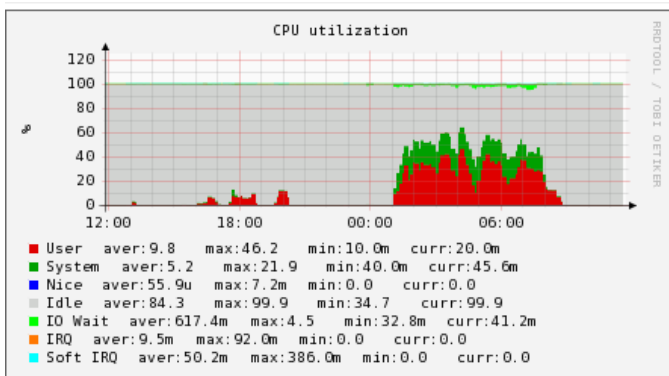

Load on buildlhc0[1-6]

-- ThomasHartmann - 25-Jan-2012

- 24h load on buildlhc01 aka lxbuild161:

- 24h load on buildlhc02 aka lxbuild162:

- 24h load on buildlhc03 aka lxbuild163:

- 24h load on buildlhc04 aka lxbuild135:

- 24h load on buildlhcb05 aka volhcb27:

- 24h load on buildlhcb06 aka lxbuild156:

- 12h load on buildlhcb01 aka volhcb27:

- 12h load on buildlhcb01 aka lxbuild156:

This topic: LHCb > LHCbNightliesLoad
 Topic revision: r2 - 2013-09-27 - MarcoClemencic