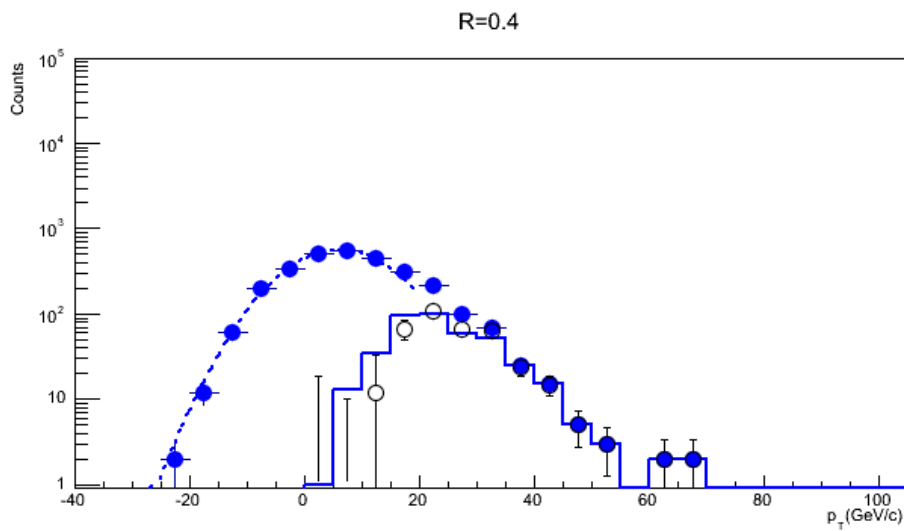

# background subtraction study

R=0.2

R=0.4

-- ShingoSakai - 29 May 2014

This topic: Main > 05292014: BackgroundStudy  
 Topic revision: r2 - 2014-07-01 - ShingoSakai

Copyright &© 2008-2019 by the contributing authors. All material on this collaboration platform is the property of the contributing authors.