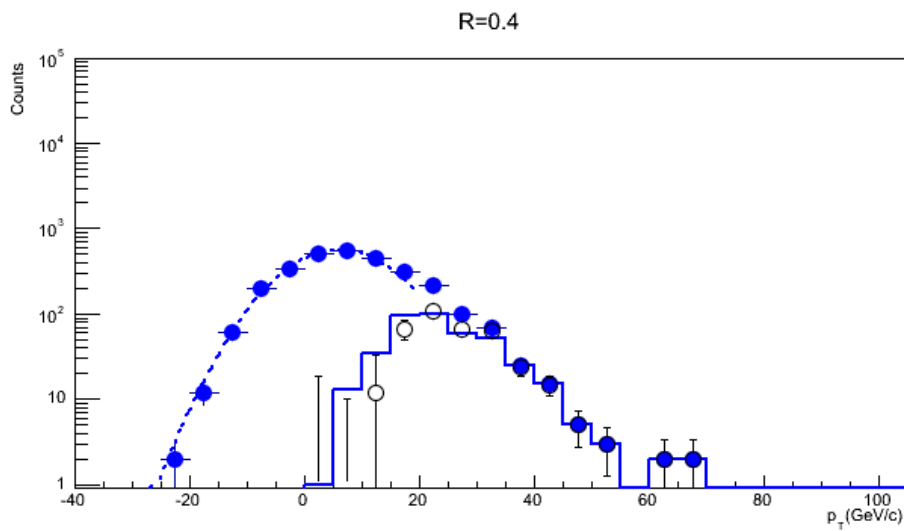

# background subtraction study

R=0.2

R=0.4

-- ShingoSakai - 29 May 2014

This topic: Main > 05292014:BackgroundStudy

Topic revision: r2 - 2014-07-01 - ShingoSakai

Copyright &© 2008-2021 by the contributing authors. All material on this collaboration platform is the property of the contributing authors.