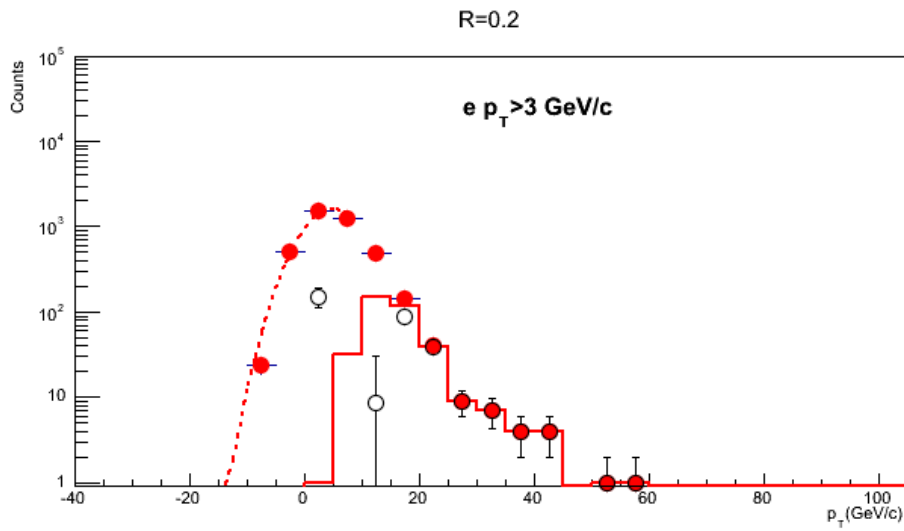

# background subtraction study

R=0.2

R=0.4

-- ShingoSakai - 29 May 2014

This topic: Main > 05292014:BackgroundStudy

Topic revision: r2 - 2014-07-01 - ShingoSakai

Copyright &© 2008-2021 by the contributing authors. All material on this collaboration platform is the property of the contributing authors.