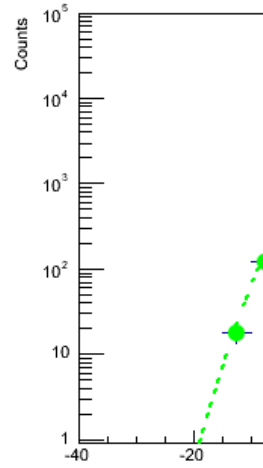

# background subtraction study

R=0.2

R=0.4

-- ShingoSakai - 29 May 2014

This topic: Main > 05292014: BackgroundStudy  
 Topic revision: r2 - 2014-07-01 - ShingoSakai

Copyright &© 2008-2019 by the contributing authors. All material on this collaboration platform is the property of the contributing authors.