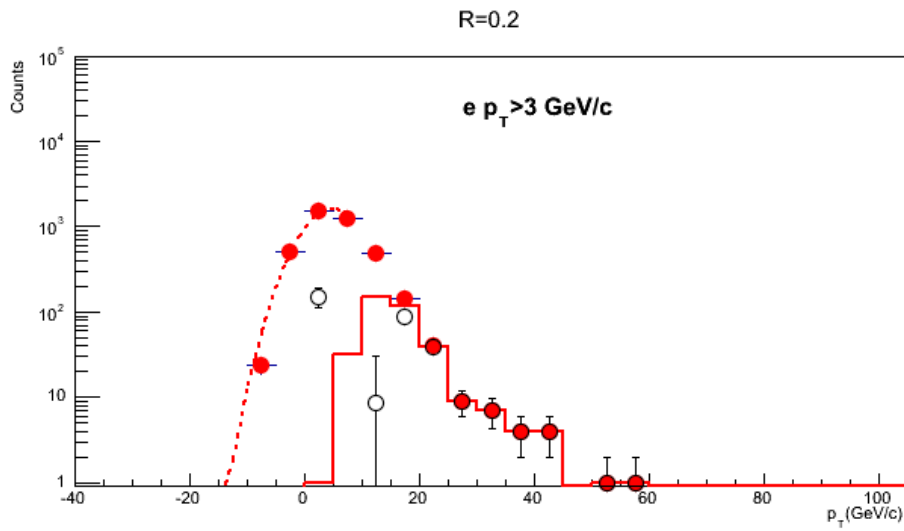

# background subtraction study

R=0.2

R=0.4

-- ShingoSakai - 29 May 2014

This topic: Main > 05292014: BackgroundStudy  
 Topic revision: r2 - 2014-07-01 - ShingoSakai

Copyright &© 2008-2019 by the contributing authors. All material on this collaboration platform is the property of the contributing authors.