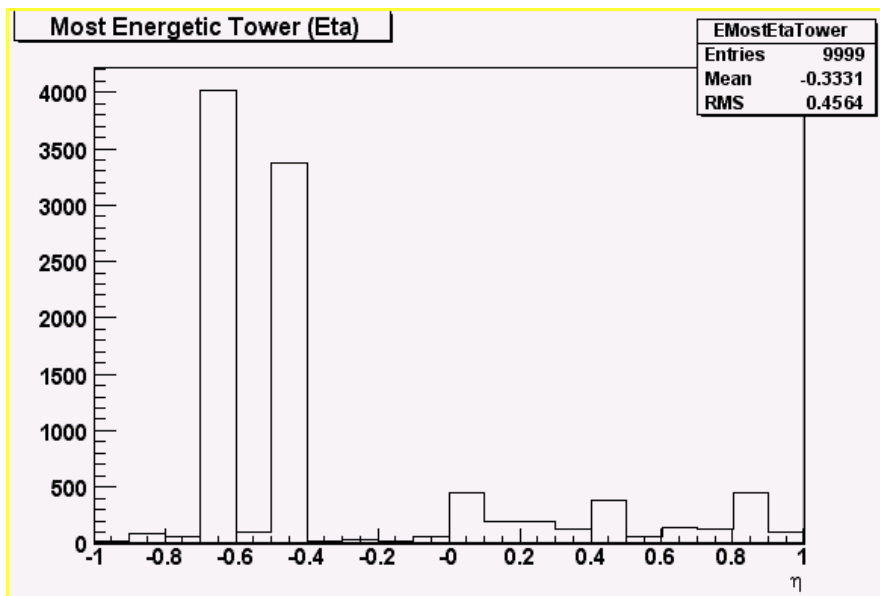

[GGUS](#)

[ADCoS Clock](#)

- Something to look at:

1. Item one
  2. Item two
    - ◆ Subitem one
    - ◆ Subitem two
- 

**%YELLOW%, %RED%, %PINK%, %PURPLE% , %TEAL%, %NAVY%, %BLUE%, %AQUA%, %LIME%, %GREEN%, %OLIVE%, %MAROON%, %BLACK% , %GRAY%, %SILVER%\* and %ENDCOLOR%.**