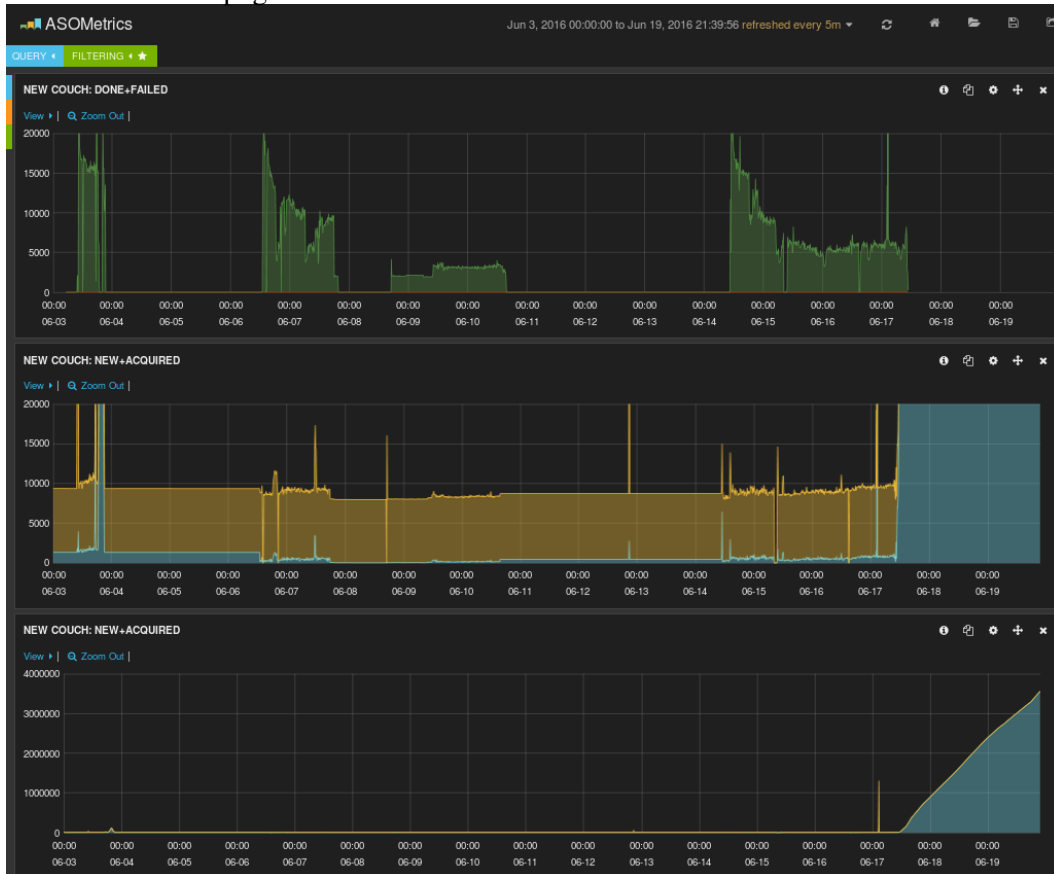

ASO test on Couch with EPH + ZFS/ZIL

see: <https://cern.service-now.com/service-portal/view-request.do?n=RQF0557816>

Only look after ZFS cache was reconfigured to avoid latency in writing (sync = default)

kibana plots of ASO metrics June 1st to June 20th. For the test and for the production instance. Horizontal scale is same for all plots. Vertical scale is the same for the "green" plot (i.e. completed xfers, which is somehow tracking # of injected). Vertical scale for Current/New is adjusted to what the plot has, and for the test instance the plot appears twice with different scales to show all data.

- ASO-New-Couch.png:

- ASO-Production.png: