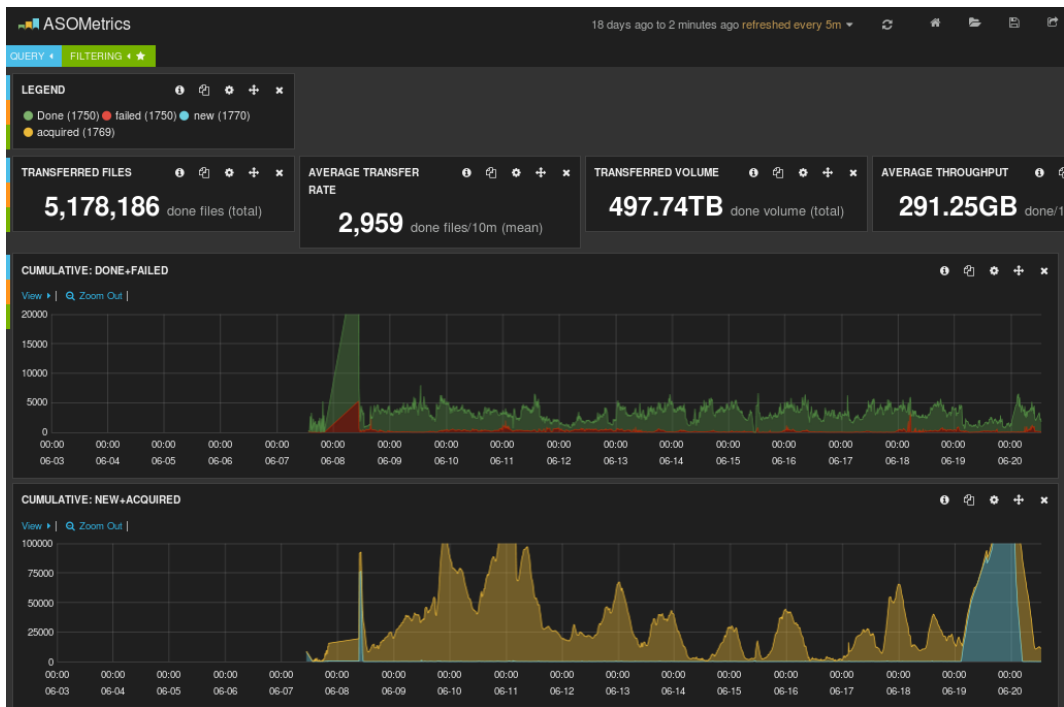

ASOtestOnNewCouchWithZFS < Sandbox < TWiki

-- StefanoBelforte - 2016-06-20

This topic: Sandbox > ASOtestOnNewCouchWithZFS

Topic revision: r1 - 2016-06-20 - StefanoBelforte

Copyright &© 2008-2021 by the contributing authors. All material on this collaboration platform is the property of the contributing authors.

or Ideas, requests, problems regarding TWiki? use Discourse or Send feedback