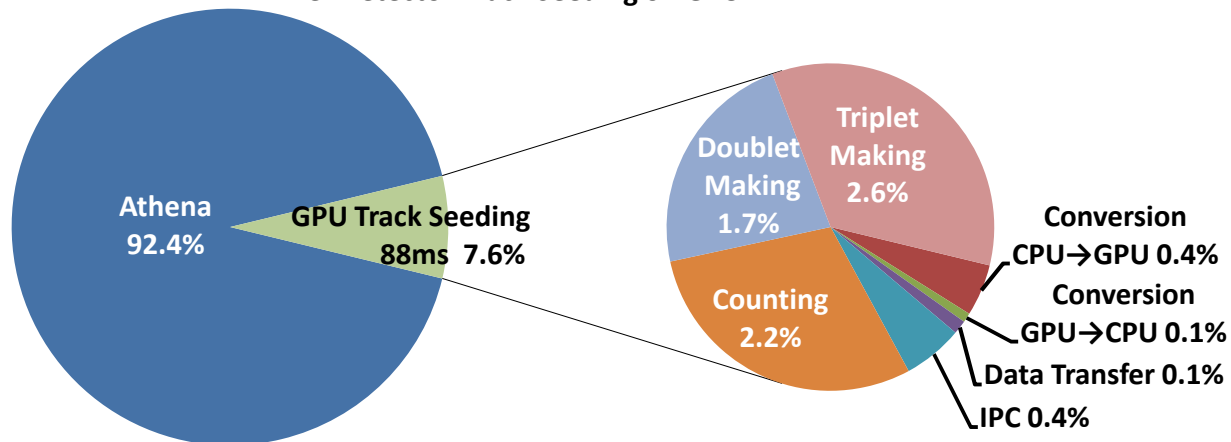

Inner Detector Track Seeding on CPU

Time per event 1.2 s

Inner Detector Track Seeding on GPU

Time per event 1.6 s