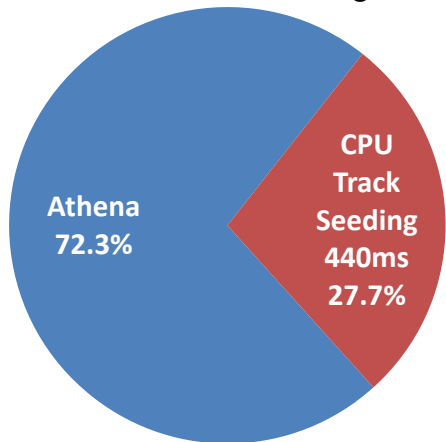

Inner Detector Track Seeding on CPU

Time per event 1.2 s

Inner Detector Track Seeding on GPU

Time per event 1.6 s