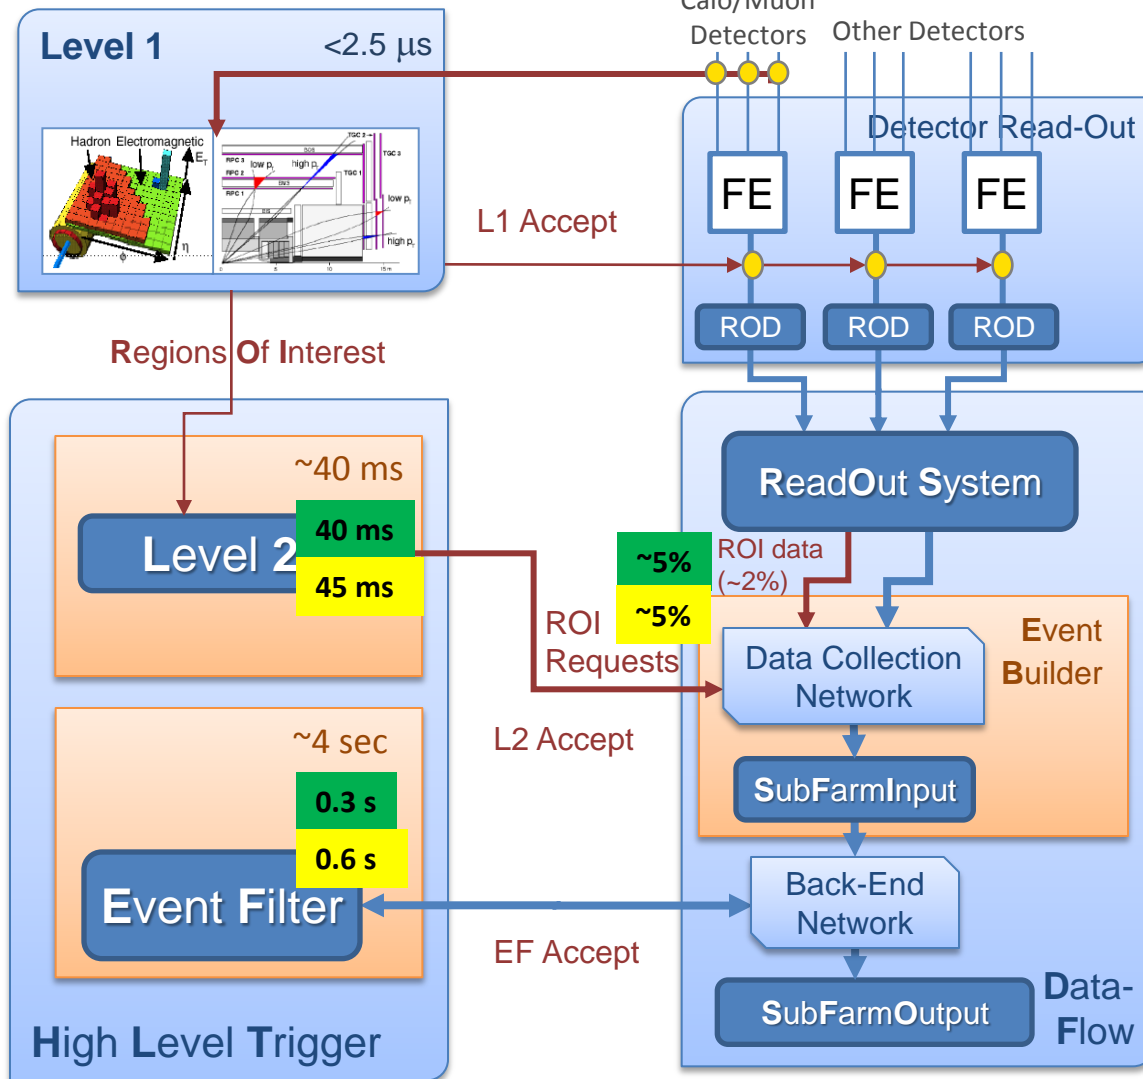

TDAQ in 2010 & 2011

*ATLAS Data
Trigger Info*

2010

2011

Trigger

DAQ

ATLAS Event
1.5 MB/25 ns

1.5 MB/150 ns
1.3 MB/50 ns

112 (150) GB/s
30 GB/s
70 GB/s

~6 GB/s
~5.5 GB/s
~7 GB/s

~ 450 MB/s
~550 MB/s
~550 MB/s