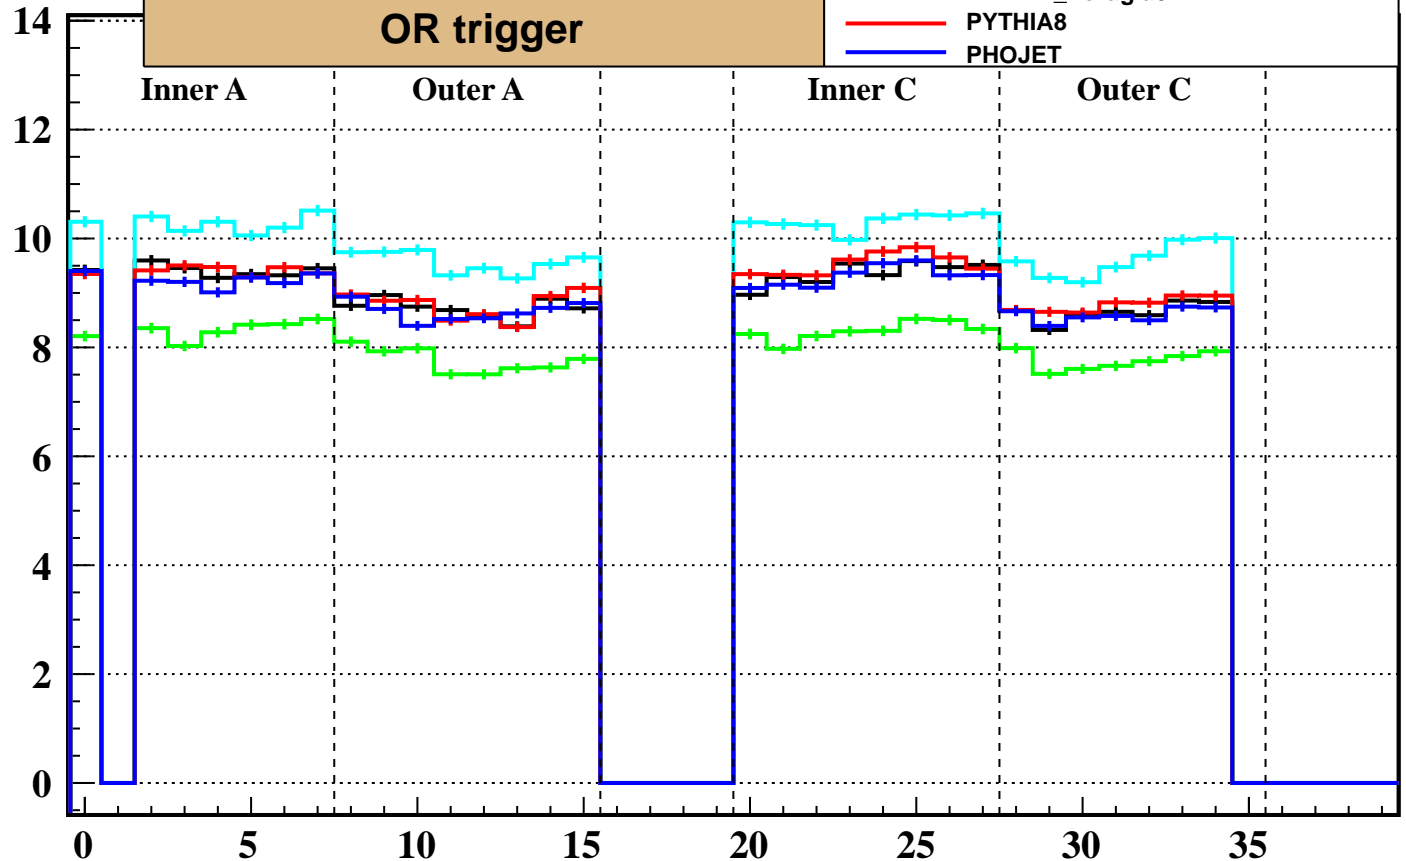

7 TeV Inelastic, threshold 15 p.e.

OR trigger

- PYTHIA_MC09
- PYTHIA_DW
- PYTHIA_Perugia0
- PYTHIA8
- PHOJET

Inner A

Outer A

Inner C

Outer C

Hit probability per detected interaction [%]

Tube Number