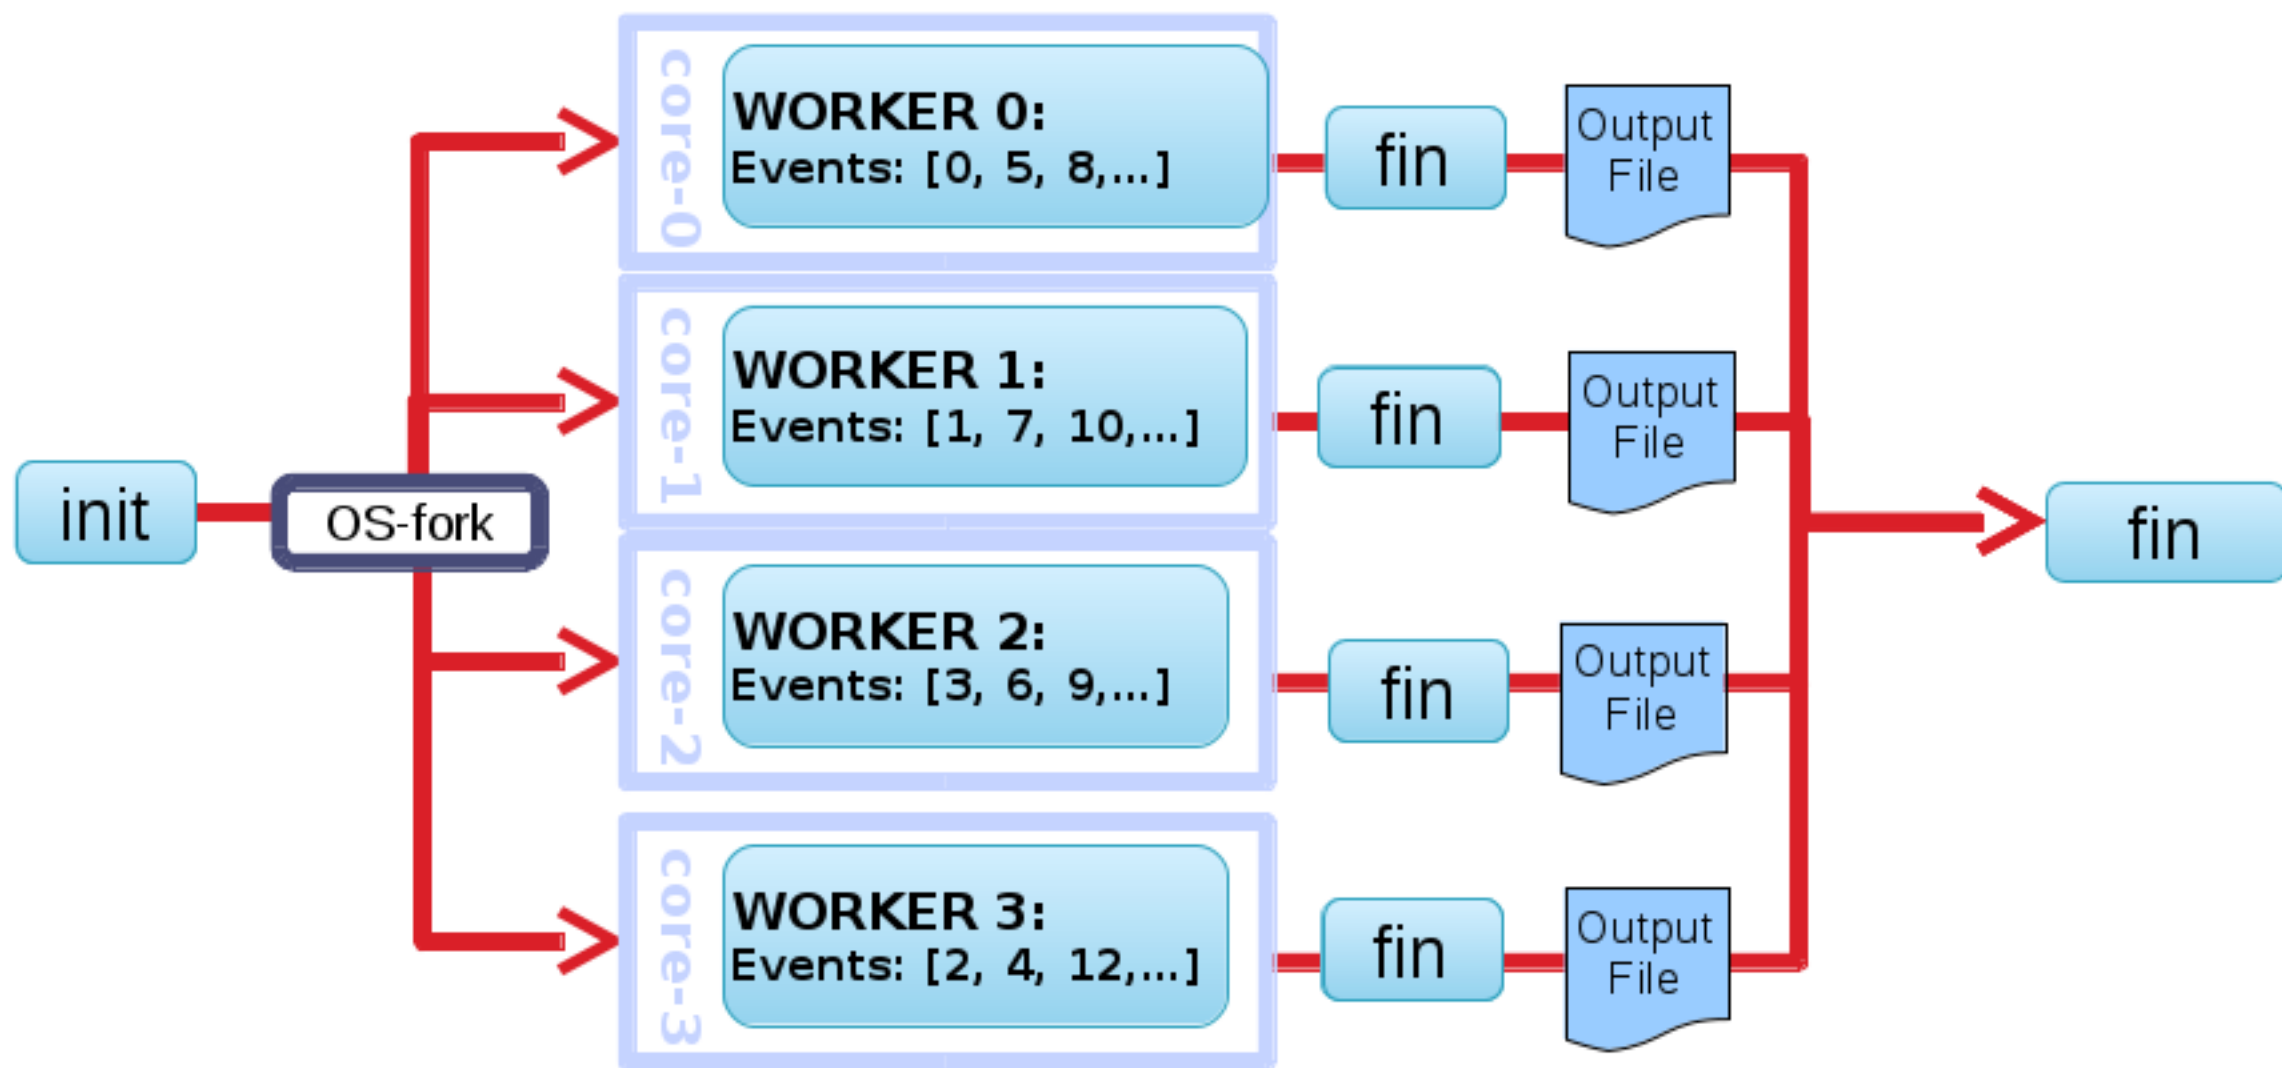

Schematic View of ATLAS AthenaMP

SERIAL: parent-init-fork

PARALLEL: 4 workers event loop + fin

SERIAL: finalize