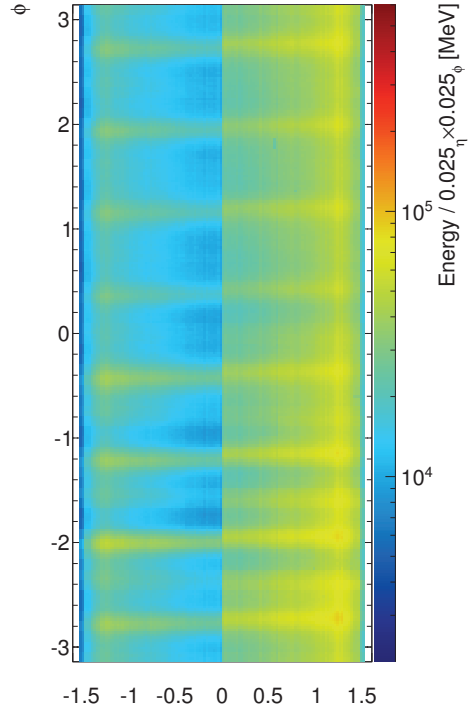

ATLAS Preliminary LAr Barrel
Run 260466 Tue Apr 7 2015
Composite Average of 63 Splash Events

η