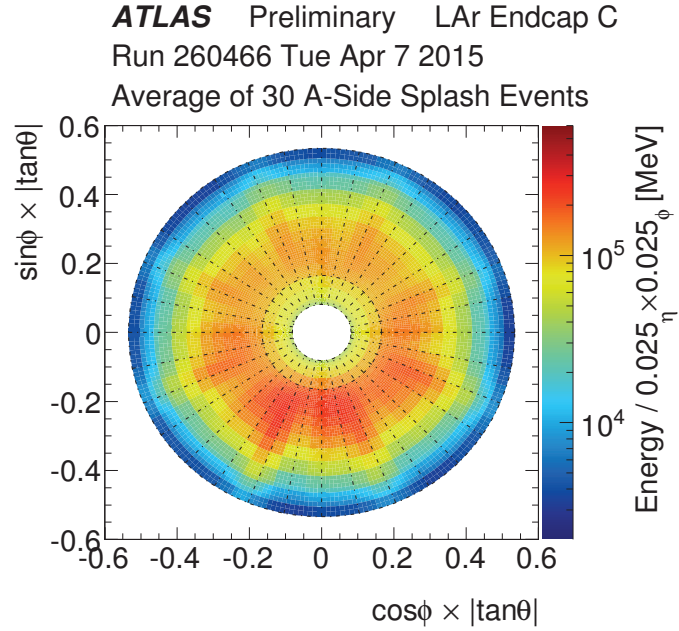

ATLAS Preliminary LAr Barrel
Run 260466 Tue Apr 7 2015
Composite Average of 63 Splash Events

η