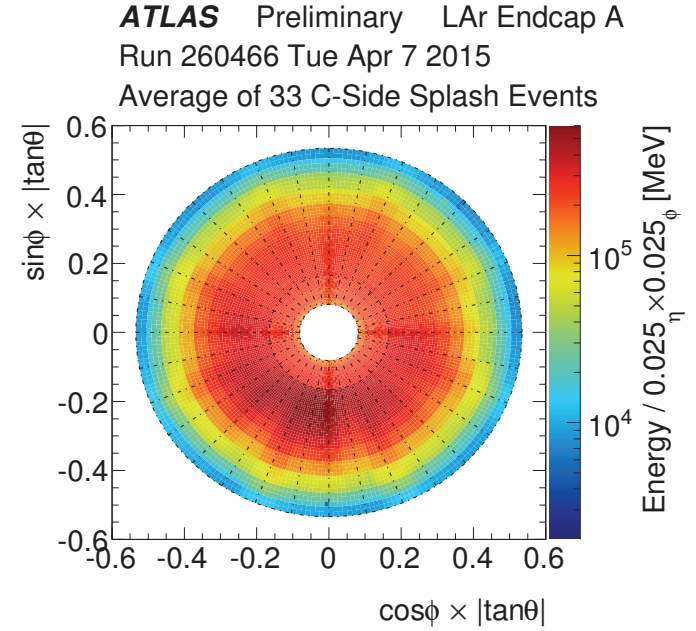

ATLAS Preliminary LAr Barrel
Run 260466 Tue Apr 7 2015
Composite Average of 63 Splash Events

η