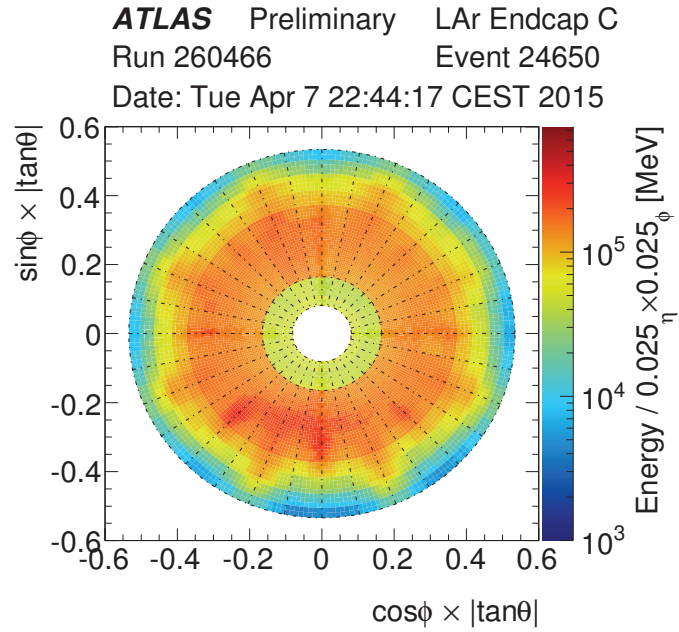

ATLAS Preliminary LAr Barrel
Run 260466 Event 24650
Date: Tue Apr 7 22:44:17 CEST 2015

η