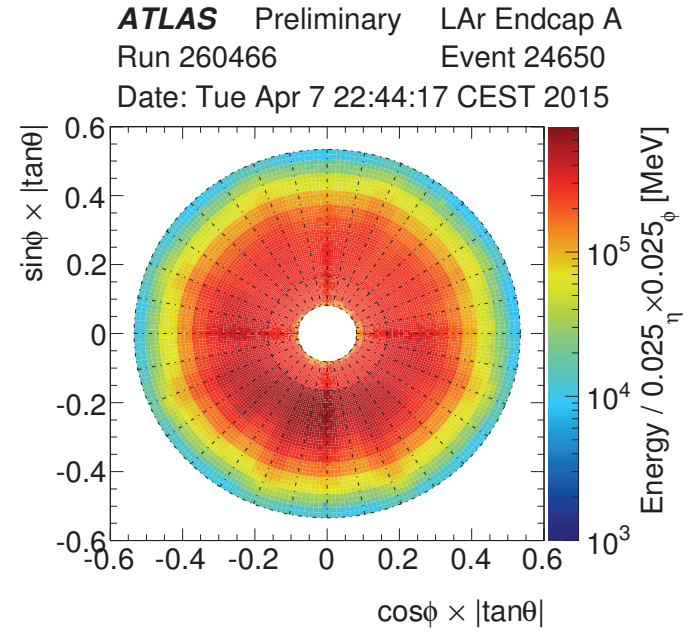

ATLAS Preliminary LAr Barrel
Run 260466 Event 24650
Date: Tue Apr 7 22:44:17 CEST 2015

η