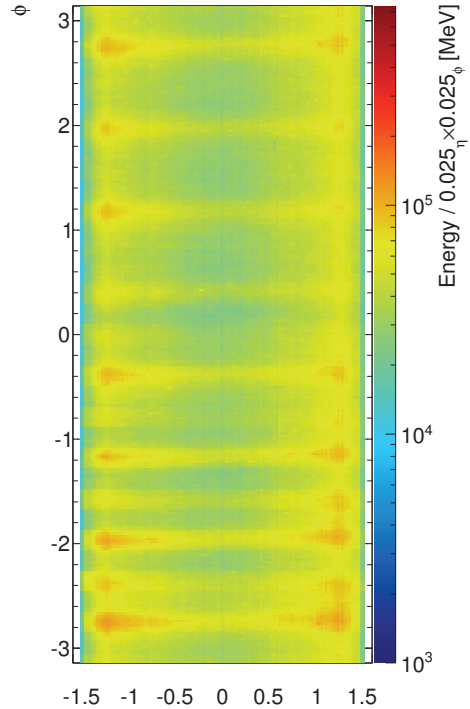

ATLAS Preliminary LAr Barrel
Run 260466 Event 24650
Date: Tue Apr 7 22:44:17 CEST 2015

η