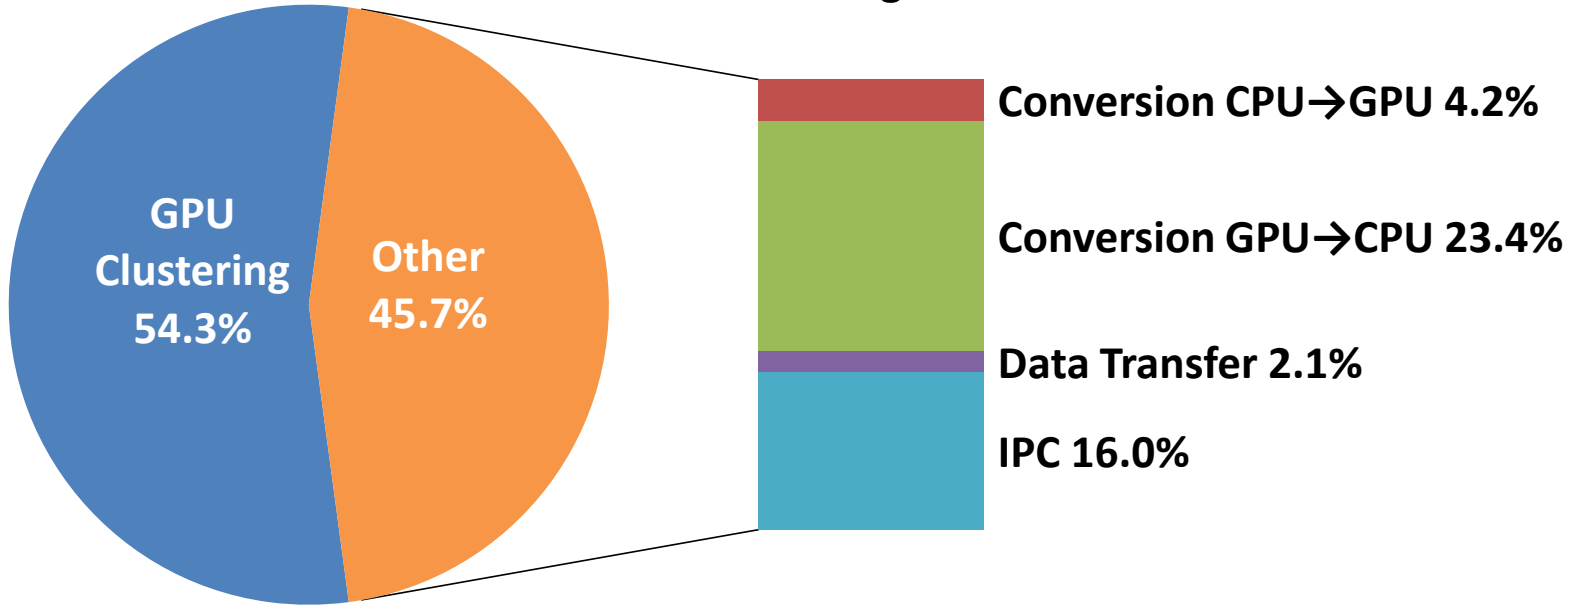

Calorimeter Clustering on GPU

Total 44 ms