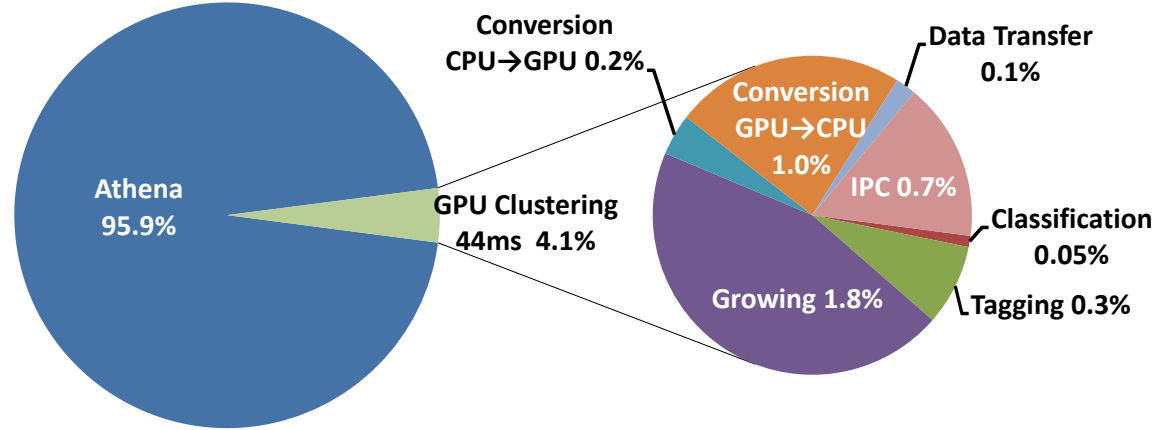

Calorimeter Clustering on CPU

Time per event 1.02 s

Calorimeter Clustering on GPU

Time per event 1.06 s