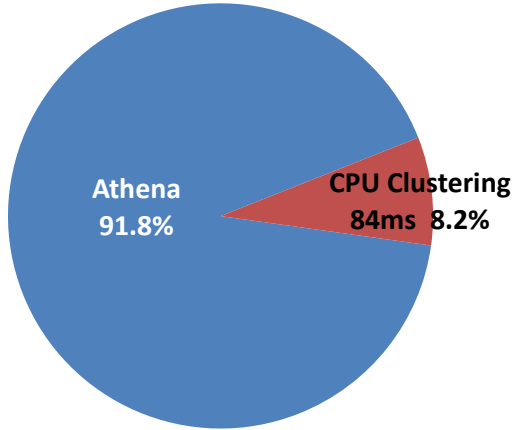

Calorimeter Clustering on CPU

Time per event 1.02 s

Calorimeter Clustering on GPU

Time per event 1.06 s