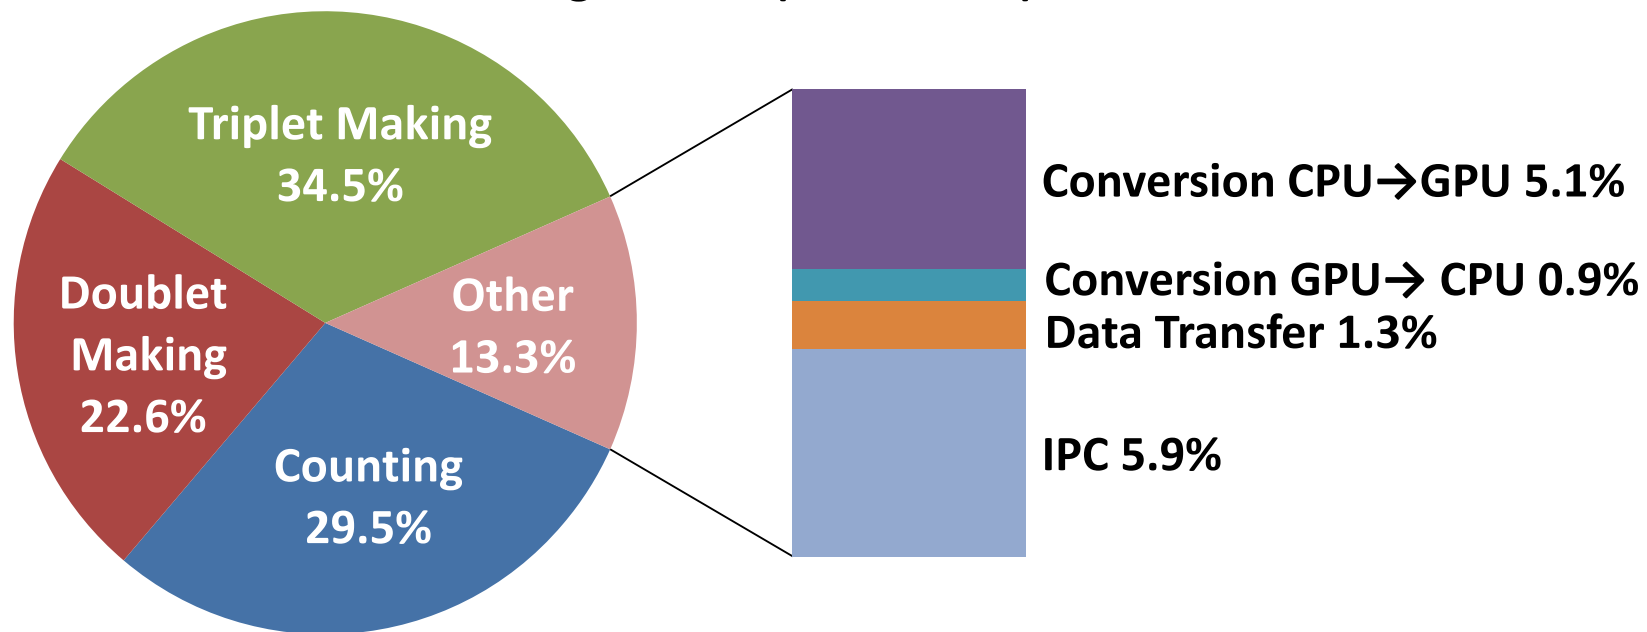

Inner Detector Track Seeding on GPU (Total 88ms)

Total 88 ms