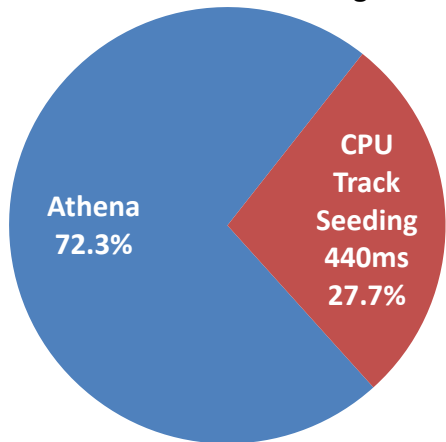

Inner Detector Track Seeding on CPU

Time per event 1.6 s

Inner Detector Track Seeding on GPU

Time per event 1.2 s