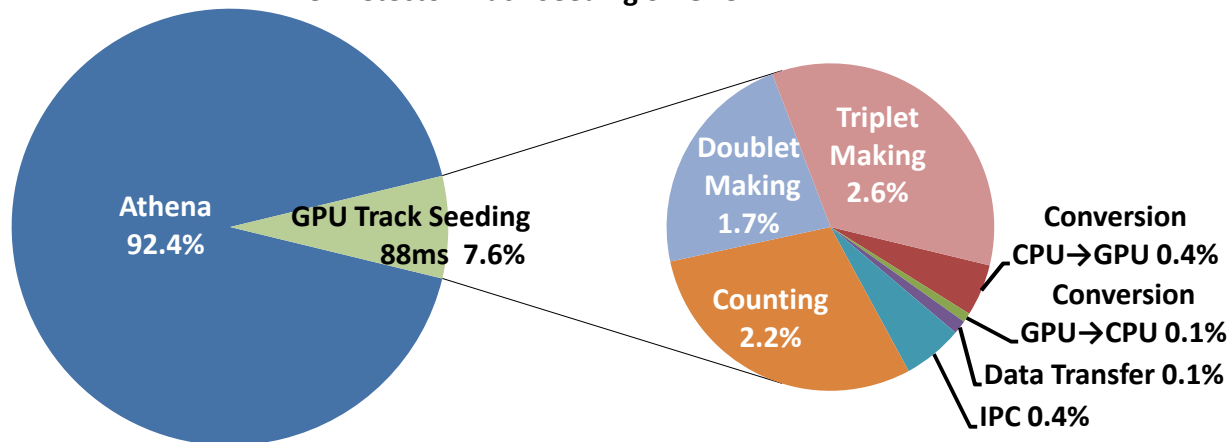

Inner Detector Track Seeding on CPU

Time per event 1.6 s

Inner Detector Track Seeding on GPU

Time per event 1.2 s