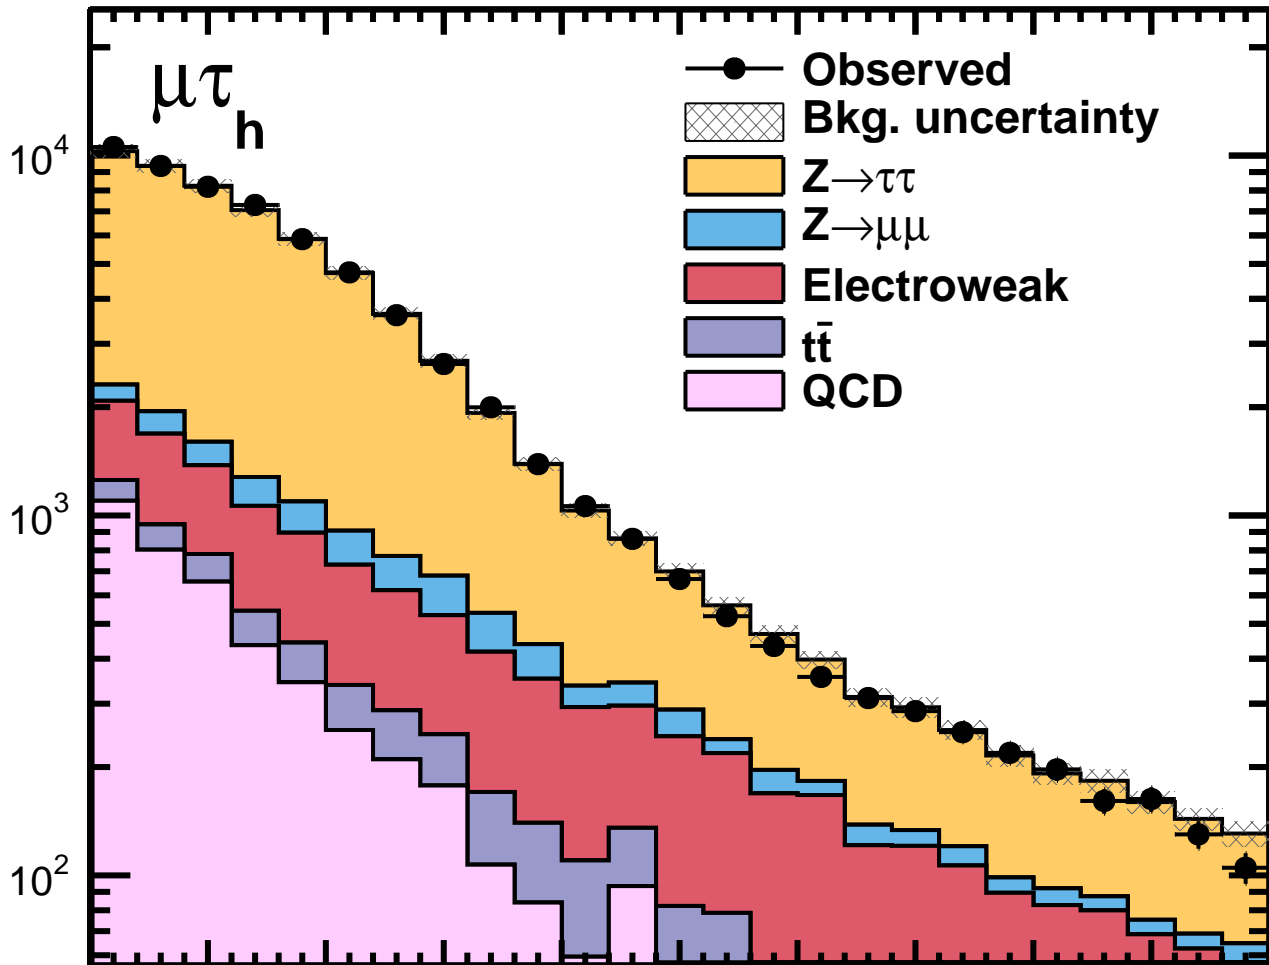

CMS, 19.7 fb⁻¹ at 8 TeV

Events

Obs/Bkg