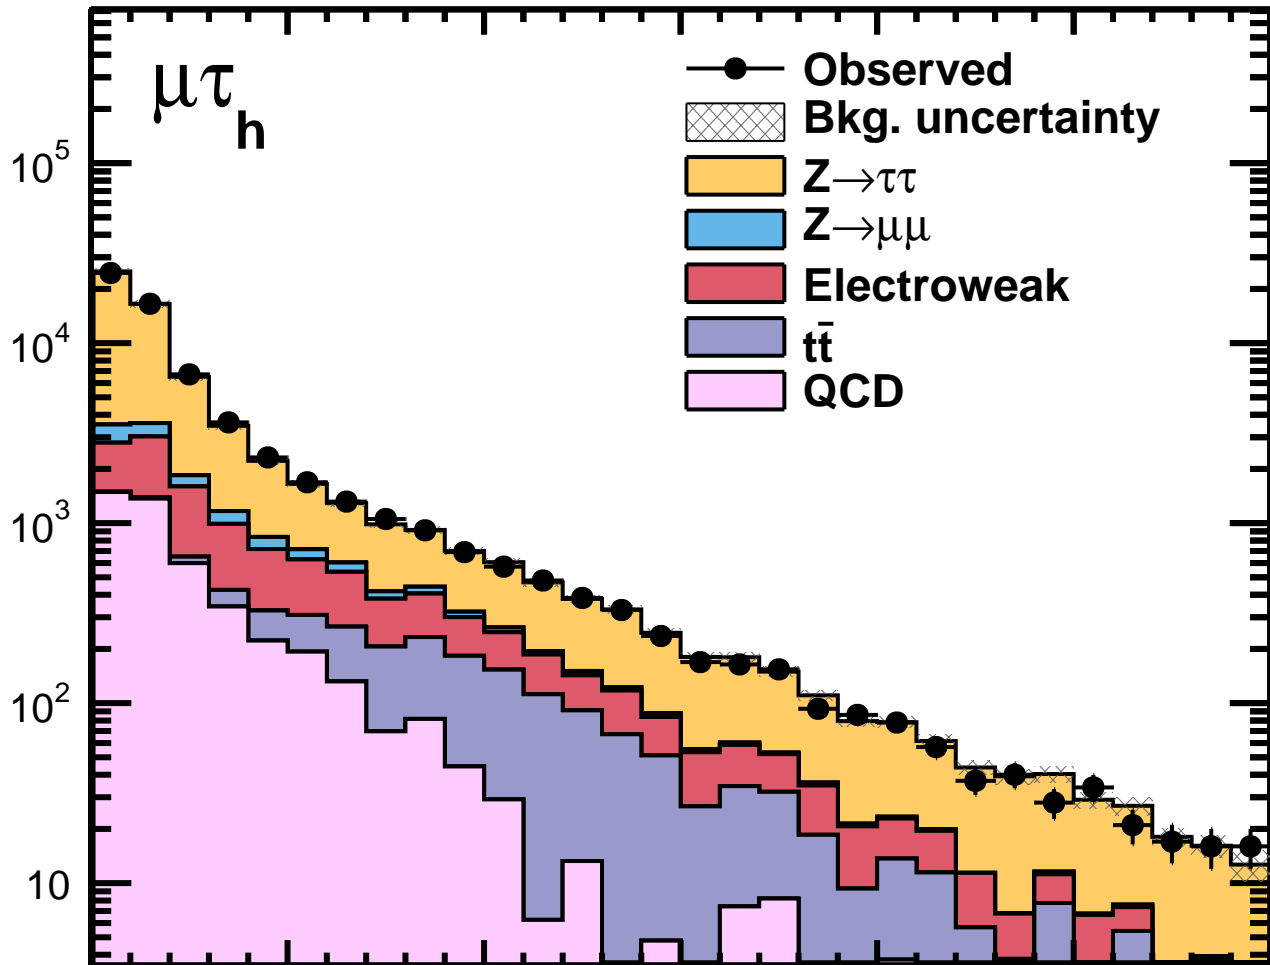

CMS, 19.7 fb⁻¹ at 8 TeV

Events

Obs/Bkg