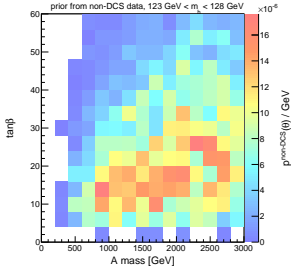

pMSSM, CMS preliminary

prior from non-DCS data, $123 \text{ GeV} < m_h < 128 \text{ GeV}$ 

pMSSM, CMS preliminary

combined, 7 and 8 TeV, $123 \text{ GeV} < m_h < 128 \text{ GeV}$ 

pMSSM, CMS preliminary

combined, 7 and 8 TeV, $123 \text{ GeV} < m_h < 128 \text{ GeV}$ 