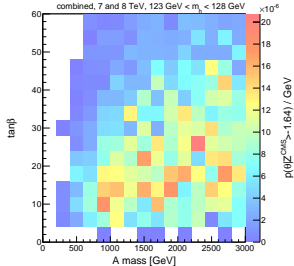

pMSSM, CMS preliminary

prior from non-DCS data, $123 \text{ GeV} < m_h < 128 \text{ GeV}$ 

pMSSM, CMS preliminary

combined, 7 and 8 TeV, $123 \text{ GeV} < m_h < 128 \text{ GeV}$ 

pMSSM, CMS preliminary

combined, 7 and 8 TeV, $123 \text{ GeV} < m_h < 128 \text{ GeV}$ 