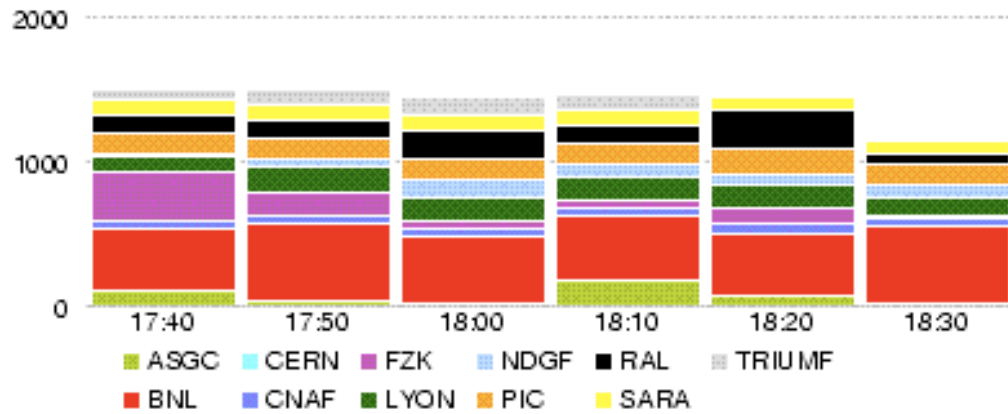

# Throughput (MB/s)

Start of ATLAS CCRC Transfers to BNL

Castor outage at CERN

Problem reported to ESnet

Problem solved by ESnet

Bandwidth limited to 1 Gbps  
Due to configuration problem at ESnet