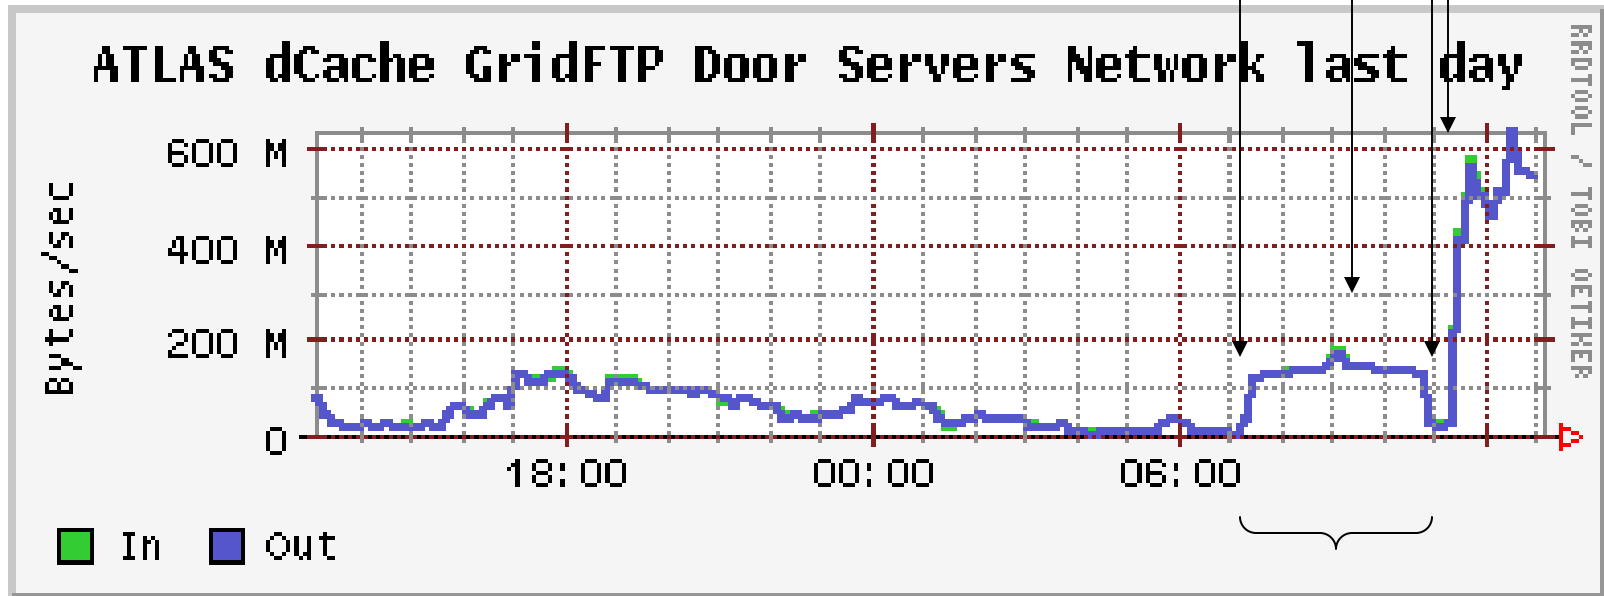

# Throughput (MB/s)

Start of ATLAS CCRC Transfers to BNL

Castor outage at CERN

Problem reported to ESnet

Problem solved by ESnet

Bandwidth limited to 1 Gbps  
Due to configuration problem at ESnet