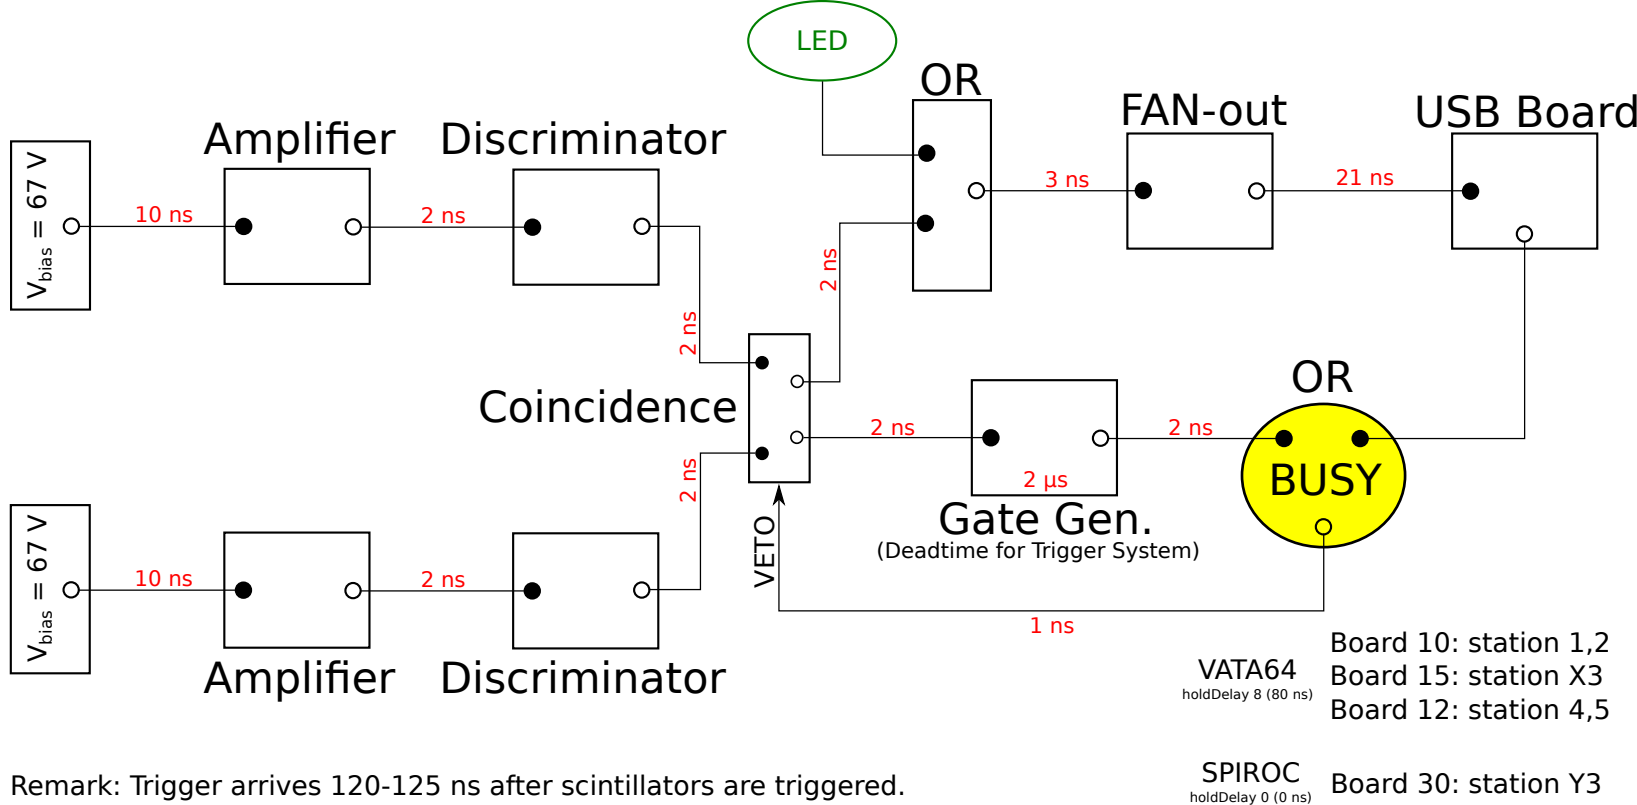

Front Trigger

Back Trigger

Remark: Trigger arrives 120-125 ns after scintillators are triggered.