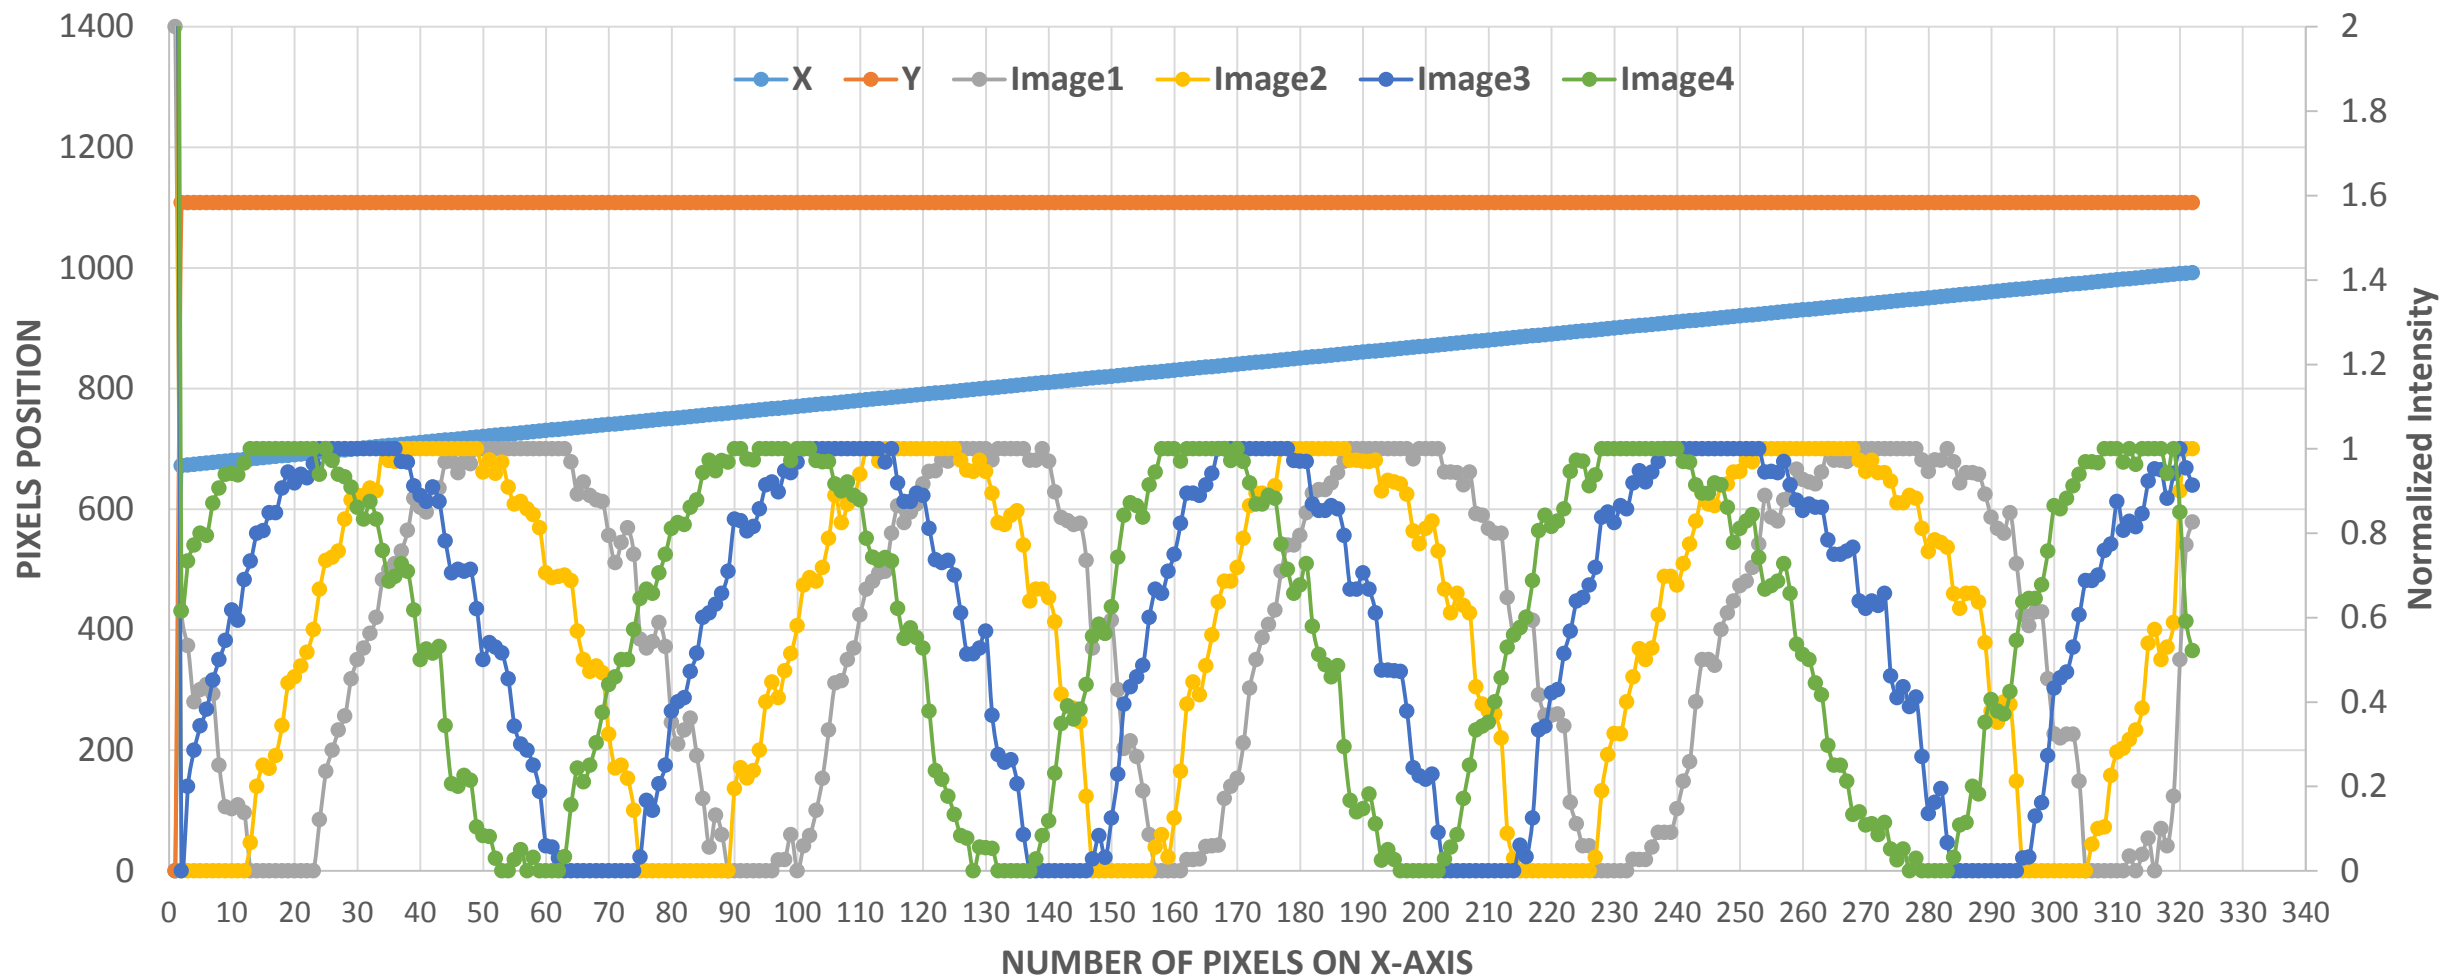

Phase shift in one pixel
horizontal line

Horizontal Line selection for single pixel width and 320pixels length

Phase shift of the fringes at single pixel horizontal line at first 4 images

Phase shift of the fringes at single pixel horizontal line at last 4 images