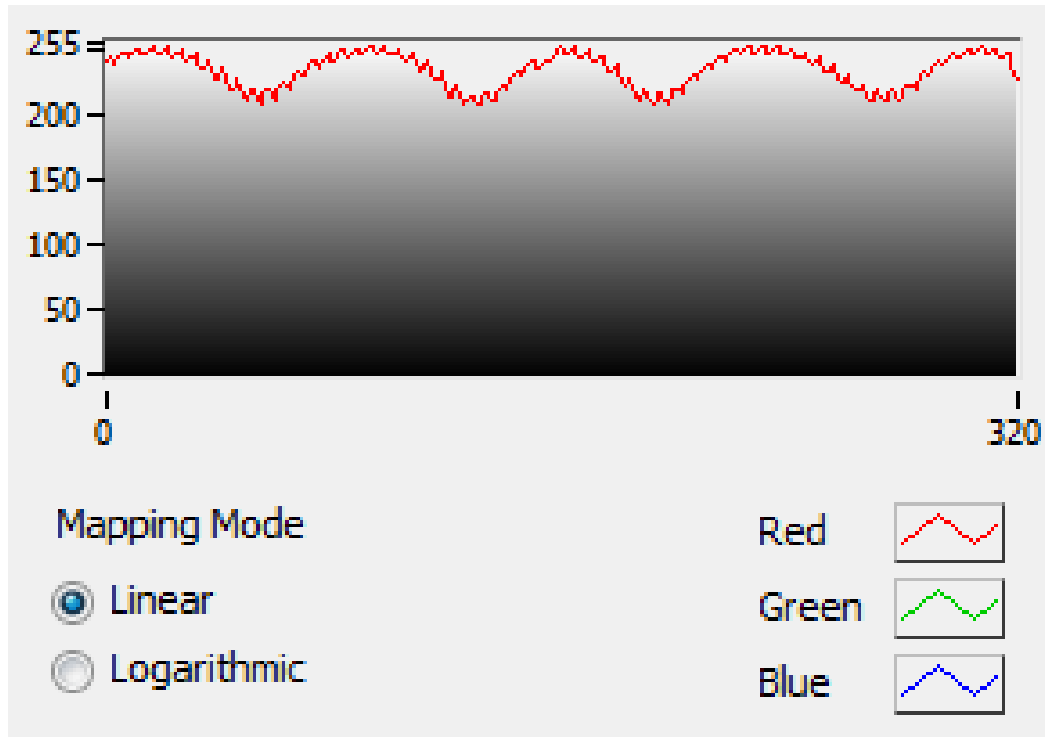

Phase shift in one pixel
horizontal line

Horizontal Line selection for single pixel width and 320pixels length

Phase shift of the fringes at single pixel horizontal line at first 4 images

Phase shift of the fringes at single pixel horizontal line at last 4 images